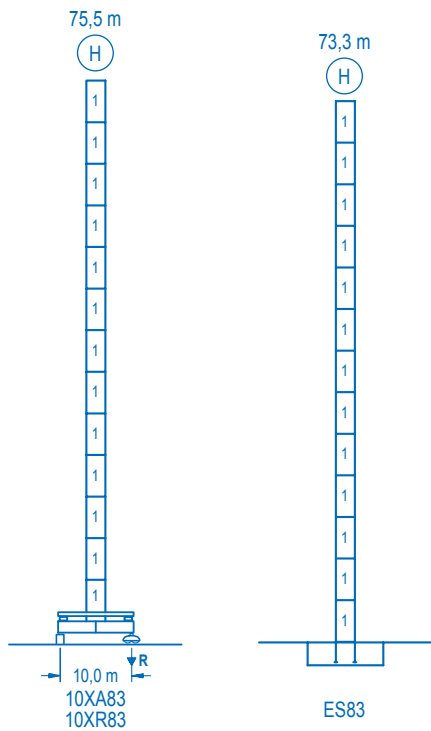

C/25 (F.E.M. 1.005)

CE
DIN 15018 H1 B3

R	⚙️																⚙️																							
80	14,7	17,0	19,0	20,0	22,0	25,7	27,2	32,0	35,0	38,0	40,0	45,0	50,0	55,0	60,0	65,0	70,0	75,0	80,0	m	48000	40030	34930	32790	29140	24000	24000	19890	17920	16290	15340	13340	11760	10470	9410	8510	7740	7080	6500	kg
75	14,9	17,0	19,0	20,0	22,0	26,2	27,8	32,0	35,0	38,0	40,0	45,0	50,0	55,0	60,0	65,0	70,0	75,0	m	48000	40910	35700	33520	29800	24000	24000	20420	18410	16730	15760	13720	12100	10780	9680	8760	7980	7300	kg		
70	15,5	17,0	19,0	20,0	22,0	27,3	29,2	32,0	35,0	38,0	40,0	45,0	50,0	55,0	60,0	65,0	70,0	m	48000	43020	37570	35290	31390	24000	24000	21590	19480	17710	16690	14540	12830	11440	10300	9330	8500	kg				
65	16,9	19,0	20,0	22,0	25,0	29,8	29,8	32,0	35,0	38,0	40,0	45,0	50,0	55,0	60,0	65,0	m	48000	41620	39120	34850	29810	24000	24000	21700	19750	18620	16250	14370	12840	11570	10500	kg							
60	18,4	20,0	22,0	25,0	29,0	29,0	29,0	32,6	35,3	38,0	40,0	45,0	50,0	55,0	60,0	m	48000	43420	38740	33200	27700	24000	24000	22050	20800	18180	16090	14400	13000	kg										
55	19,9	22,0	25,0	29,0	32,0	35,4	38,5	40,0	45,0	50,0	55,0	m	48000	42680	36640	30640	27170	24000	24000	23020	20140	17860	16000	kg																
50	20,0	22,0	25,0	29,0	32,0	35,5	38,8	40,0	45,0	50,0	m	48000	42840	36780	30760	27280	24000	24000	23200	20300	18000	kg																		
45	19,8	22,0	25,0	29,0	32,0	35,2	38,7	40,0	45,0	m	48000	42440	36430	30460	27010	24000	24000	23080	20200	kg																				
40	19,7	22,0	25,0	29,0	32,0	34,9	38,5	40,0	m	48000	42070	36110	30180	26760	24000	24000	23000	kg																						

n°	Ref.	D (m)	h (m)
1	D36	2,5	5,5
2	CLD36	2,5	3,8

R. máx. En servicio
In operation
En service
In Betrieb

10XA83..... 170,3 t

R. máx. Fuera de servicio
Out of service
Hors service
Ausser Betrieb

10XA83..... 165,9 t