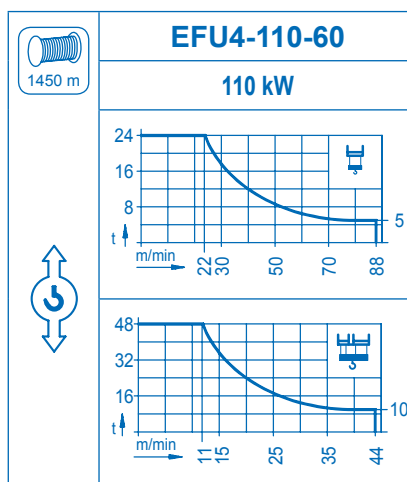

Tensión de alimentación
Operating voltage
Tension de service
Betriebsspannung

400 V
3 ph
50 Hz

Opcional
Optional
En option
Kaufoption

*